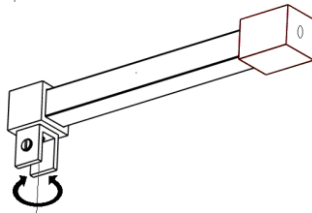

RAIDISSEURS CARRES Chromé brillant

UV

Pince raccord
orientable 180°

69877D

X1

Pince embout
orientable 90°

69878D

X1

Kit AS rond 90°

69803Y

ES

Kit AS rond 45°

69806B

ES

KITS Chromé brillant

Kit AS rond orientable